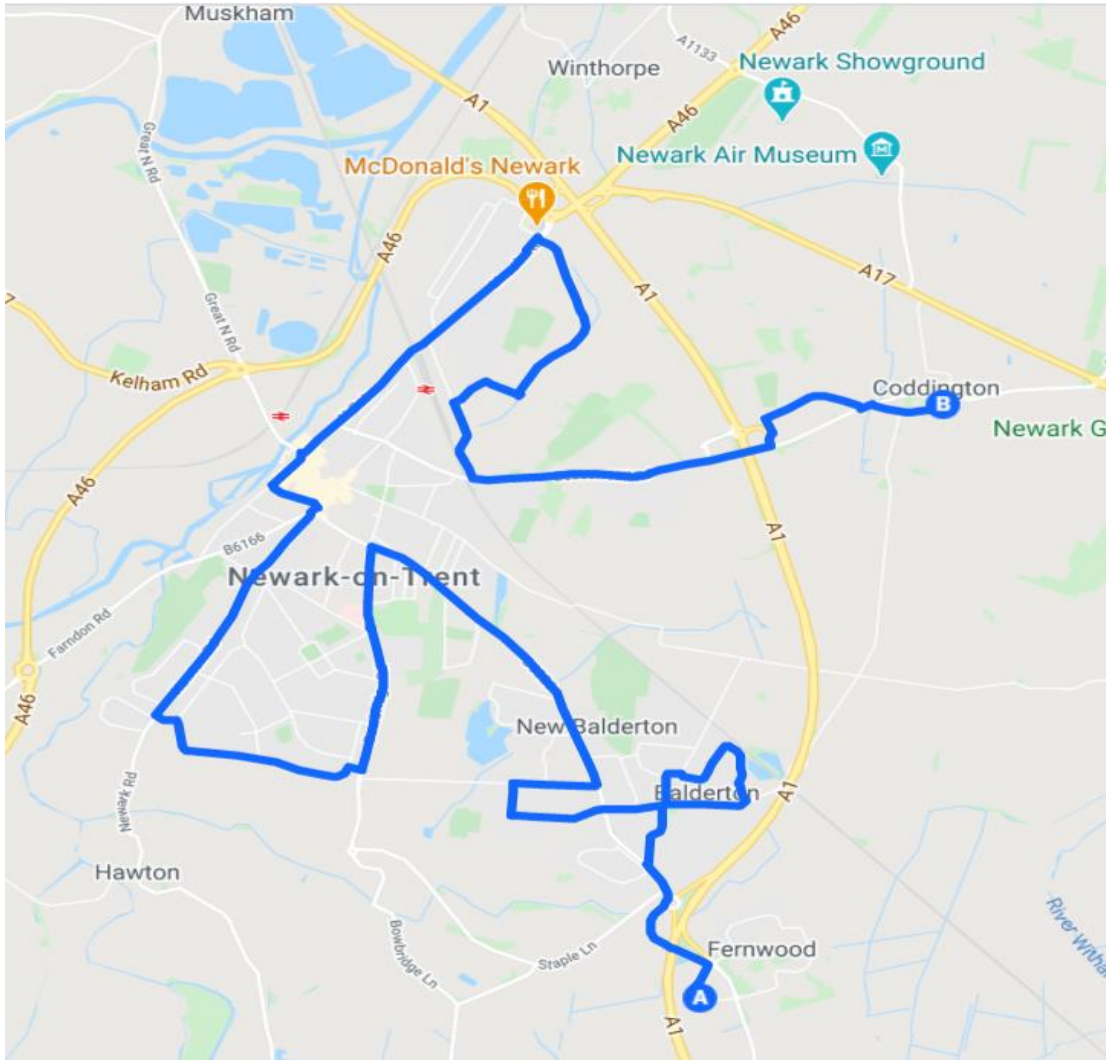

Temporary Amendment to W22 / 55 Bus Routes (Return Journey Only)

In order to accommodate the change to our school day, Marshalls will now operate the following service Monday-Friday until further notice.

The new return route will take effect on Wednesday 11 November.

Stops no longer included

Please note that this temporary return route (combining the 55 and W22 services) will not include the following stops:

- A1 Chip bar, London Road, Balderton
- Iceland, London Road, Newark
- All stops along Queens Road/Sleaford Road between the White Swan & The Range

This means that alternative arrangements may need to be made to ensure that your child is able to get home and/or is able to use a different stop.

Journey to school

The 55 and W22 services will continue to run as normal in the mornings.